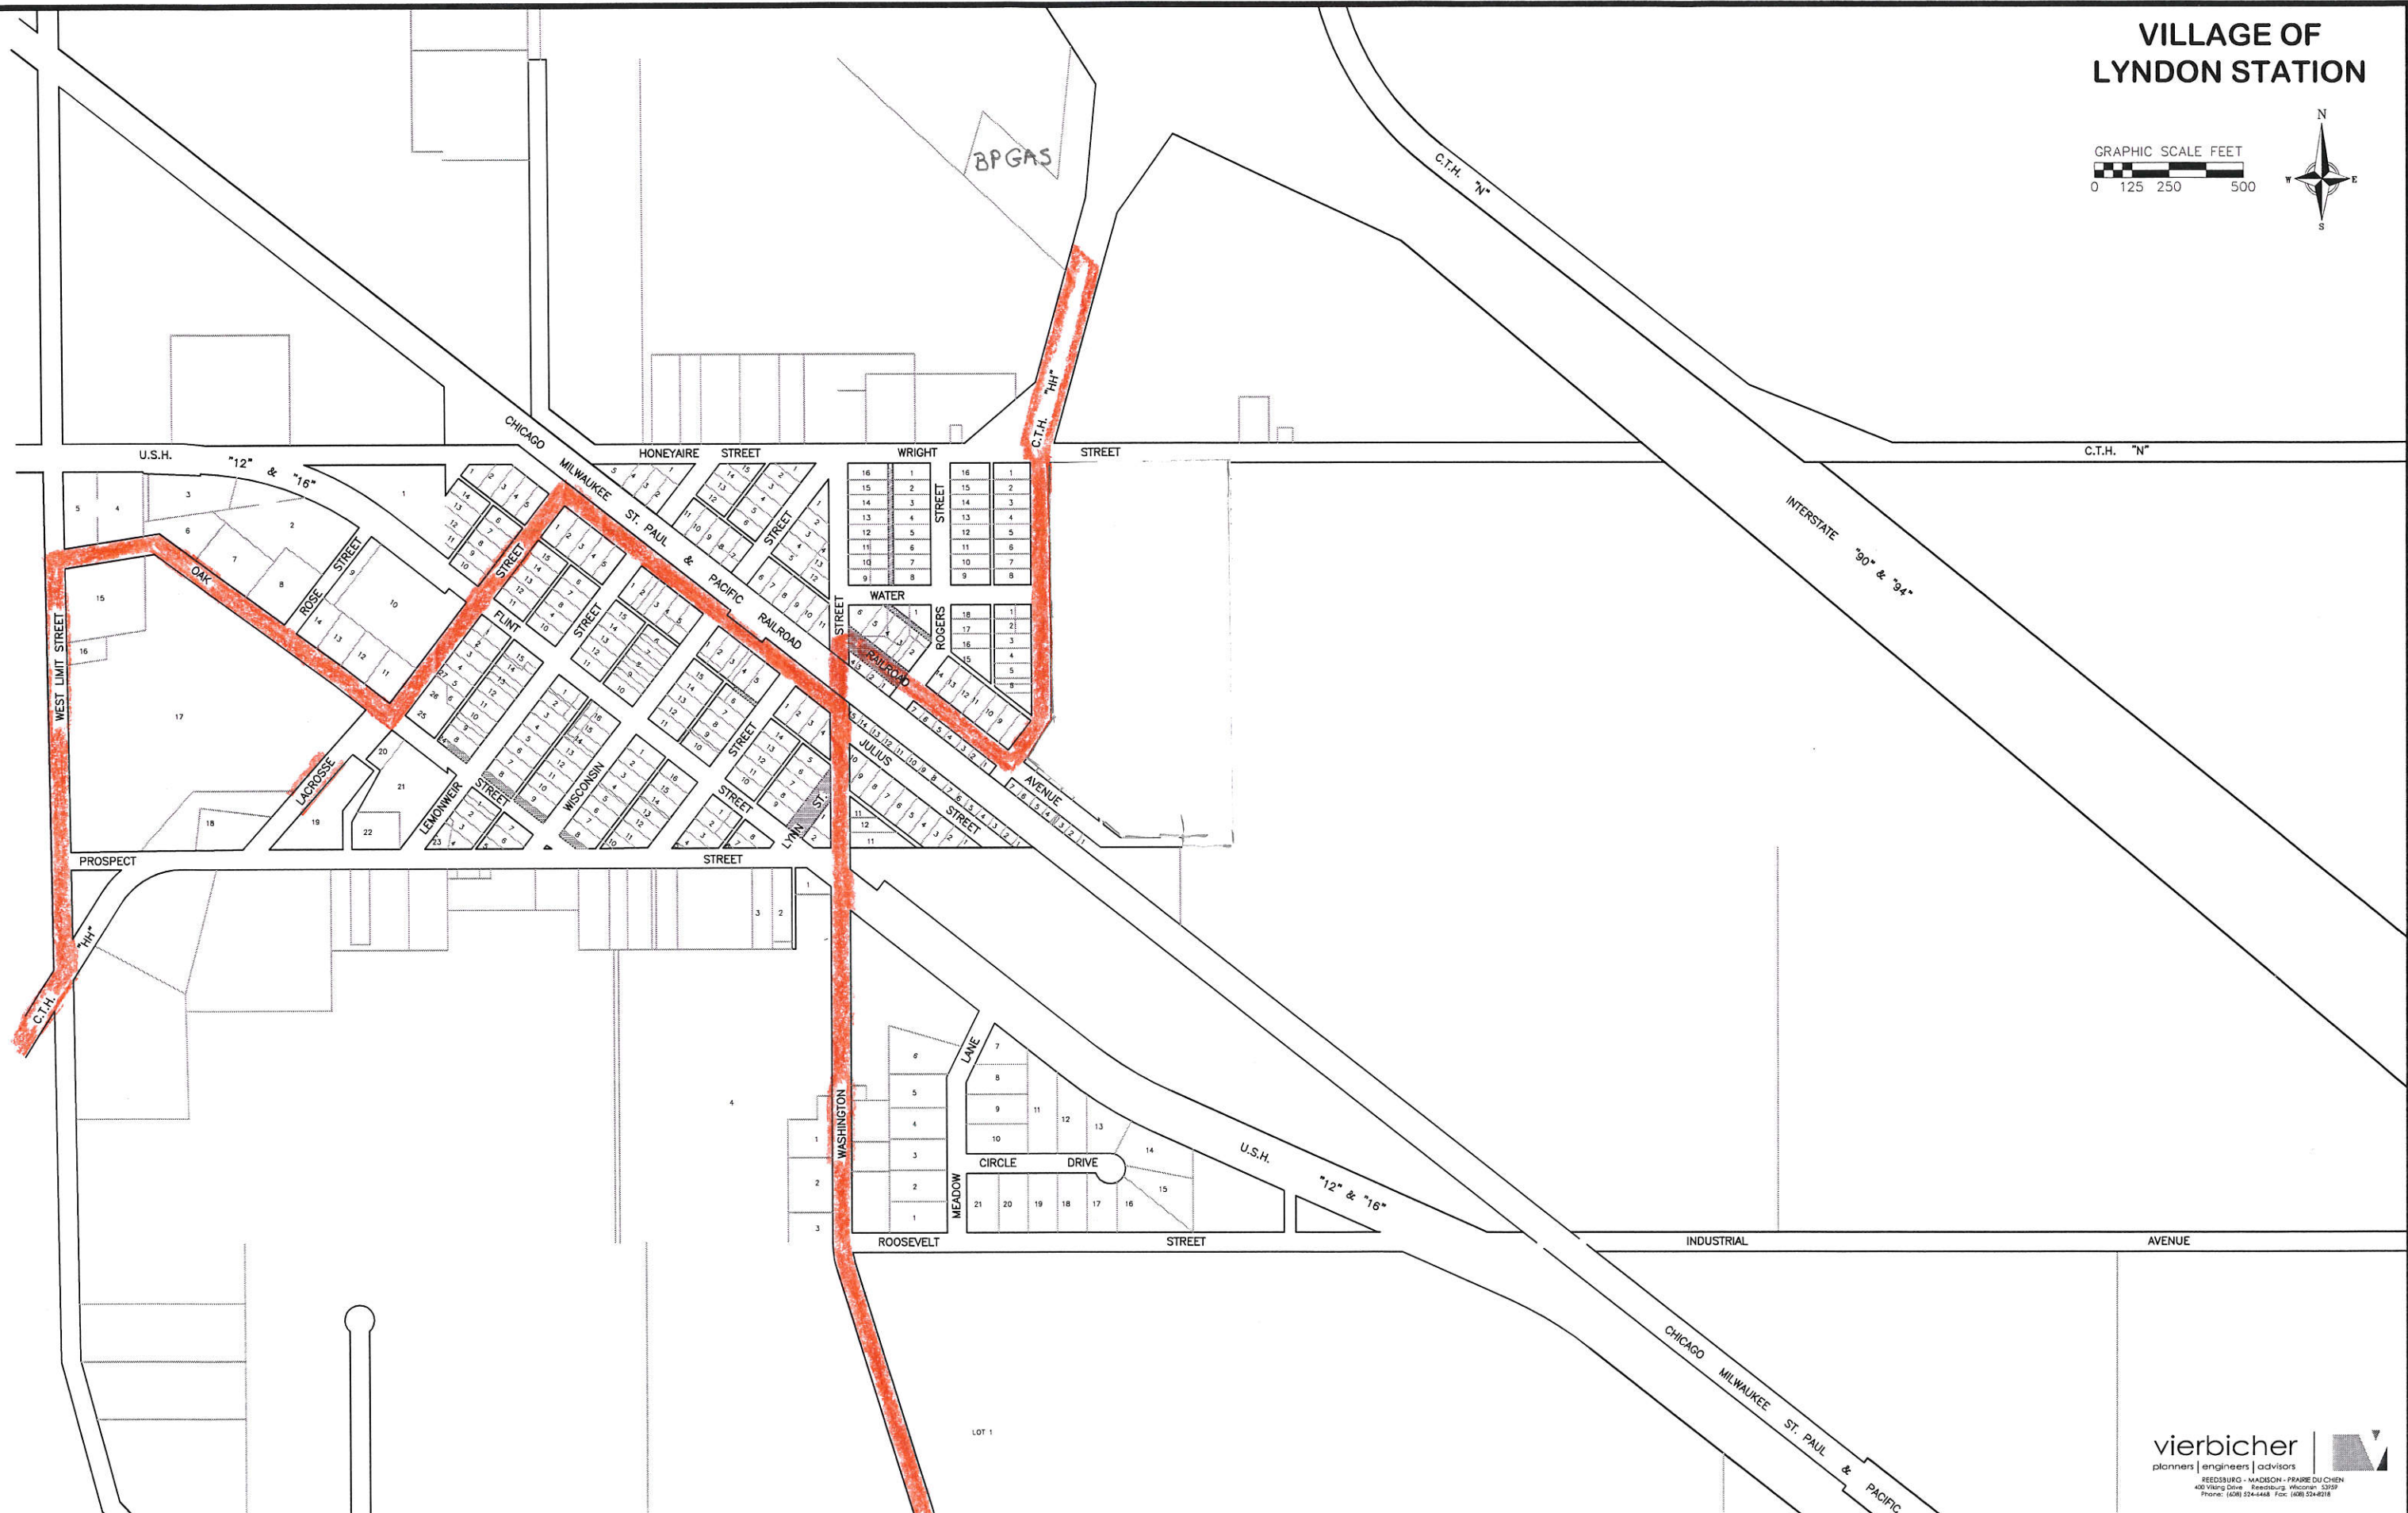

VILLAGE OF LYNDON STATION

vierbicher
planners | engineers | advisors
REEDSBURG - MADISON - PRAIRIE DU CHIEN
400 Vierbich Drive, Reedsburg, Wisconsin 53151
Phone: (608) 214-4448 Fax: (608) 214-4218